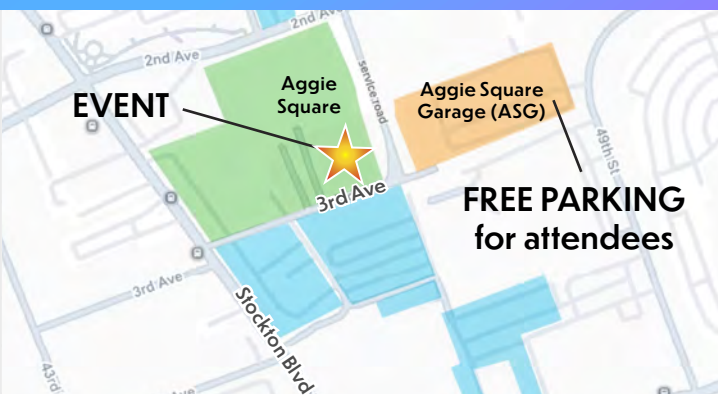

ADVANCED MANUFACTURING STUDENT SHOWCASE

MAY 26TH, 2026 FROM 5-7PM

OPEN TO INDUSTRY, FAMILIES, AND FUTURE MAKERS

Manufacturers, parents, families, educators, and young adults are encouraged to attend

- Celebrate and meet emerging talent
- Explore student projects and portfolios
- Hear industry insights from experts
- Connect with workforce partners
- See manufacturing skills in action
- Check out the Project IGNITE blueprint

 **AGGIE SQUARE** - 4480 2nd Ave. Sacramento, CA 95817

REGISTER NOW!

or visit

amstudentshowcase.eventbrite.com

Program Partners

Event Sponsors

WEXFORD
SCIENCE+TECHNOLOGY

Project IGNITE is supported by the We Prosper Together Catalyst Grant for the Sacramento Region, funded through the California Jobs First Initiative.